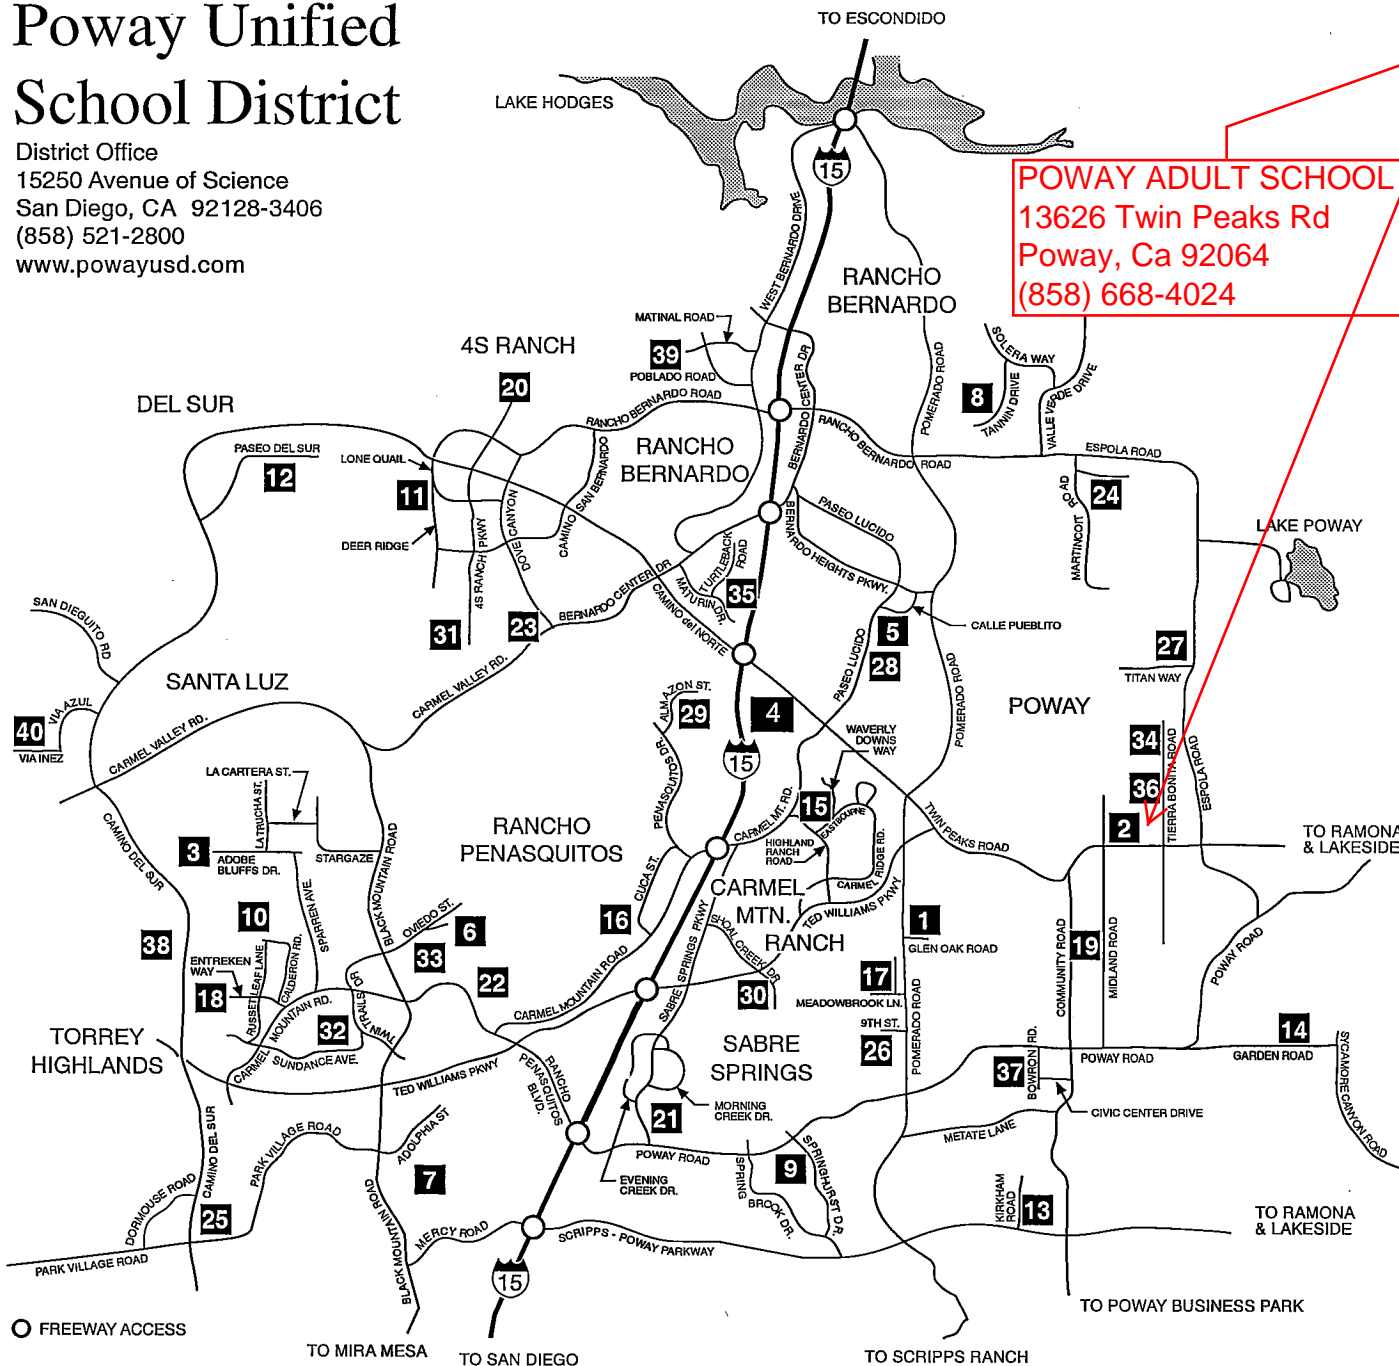

Poway Unified School District

District Office
15250 Avenue of Science
San Diego, CA 92128-3406
(858) 521-2800
www.powayusd.com

POWAY ADULT SCHOOL
13626 Twin Peaks Rd
Poway, Ca 92064
(858) 668-4024

1. 1 – Abraxas High School
2. 2 – **Twin Peaks Center ***
3. 3 – Adobe Bluffs Elementary School
4. 4 – **District Office ***
5. 5 – Bernardo Heights Middle School
6. 6 – Black Mountain Middle School
7. 7 – Canyon View Elementary School
8. 8 – Chaparral Elementary School
9. 9 – Creekside Elementary School
10. 10 – Deer Canyon Elementary School
11. 11 – Del Norte High School
12. 12 – Del Sur Elementary School
13. 13 – Food & Nutrition
14. 14 – Garden Road Elementary School
15. 15 – Highland Ranch Elementary School
16. 16 – Los Penasquitos Elementary School
17. 17 – Meadowbrook Middle School
18. 18 – Mesa Verde Middle School
19. 19 – Midland Elementary School
20. 20 – Monterey Ridge Elementary School
21. 21 – Morning Creek Elementary School
22. 22 – Mt. Carmel High School
23. 23 – Oak Valley Middle School
24. 24 – Painted Rock Elementary School
25. 25 – Park Village Elementary School
26. 26 – Pomerado Elementary School
27. 27 – Poway High School
28. 28 – Rancho Bernardo High School
29. 29 – Rolling Hills Elementary School
30. 30 – Shoal Creek Elementary School
31. 31 – Stone Ranch Elementary School
32. 32 – Sundance Elementary School
33. 33 – Sunset Hills Elementary School
34. 34 – Tierra Bonita Elementary School
35. 35 – Turtleback Elementary School
36. 36 – Twin Peaks Middle School
37. 37 – Valley Elementary School
38. 38 – Westview High School
39. 39 – Westwood Elementary School
40. 40 – Willow Grove Elementary

* See reverse for departments located at each site