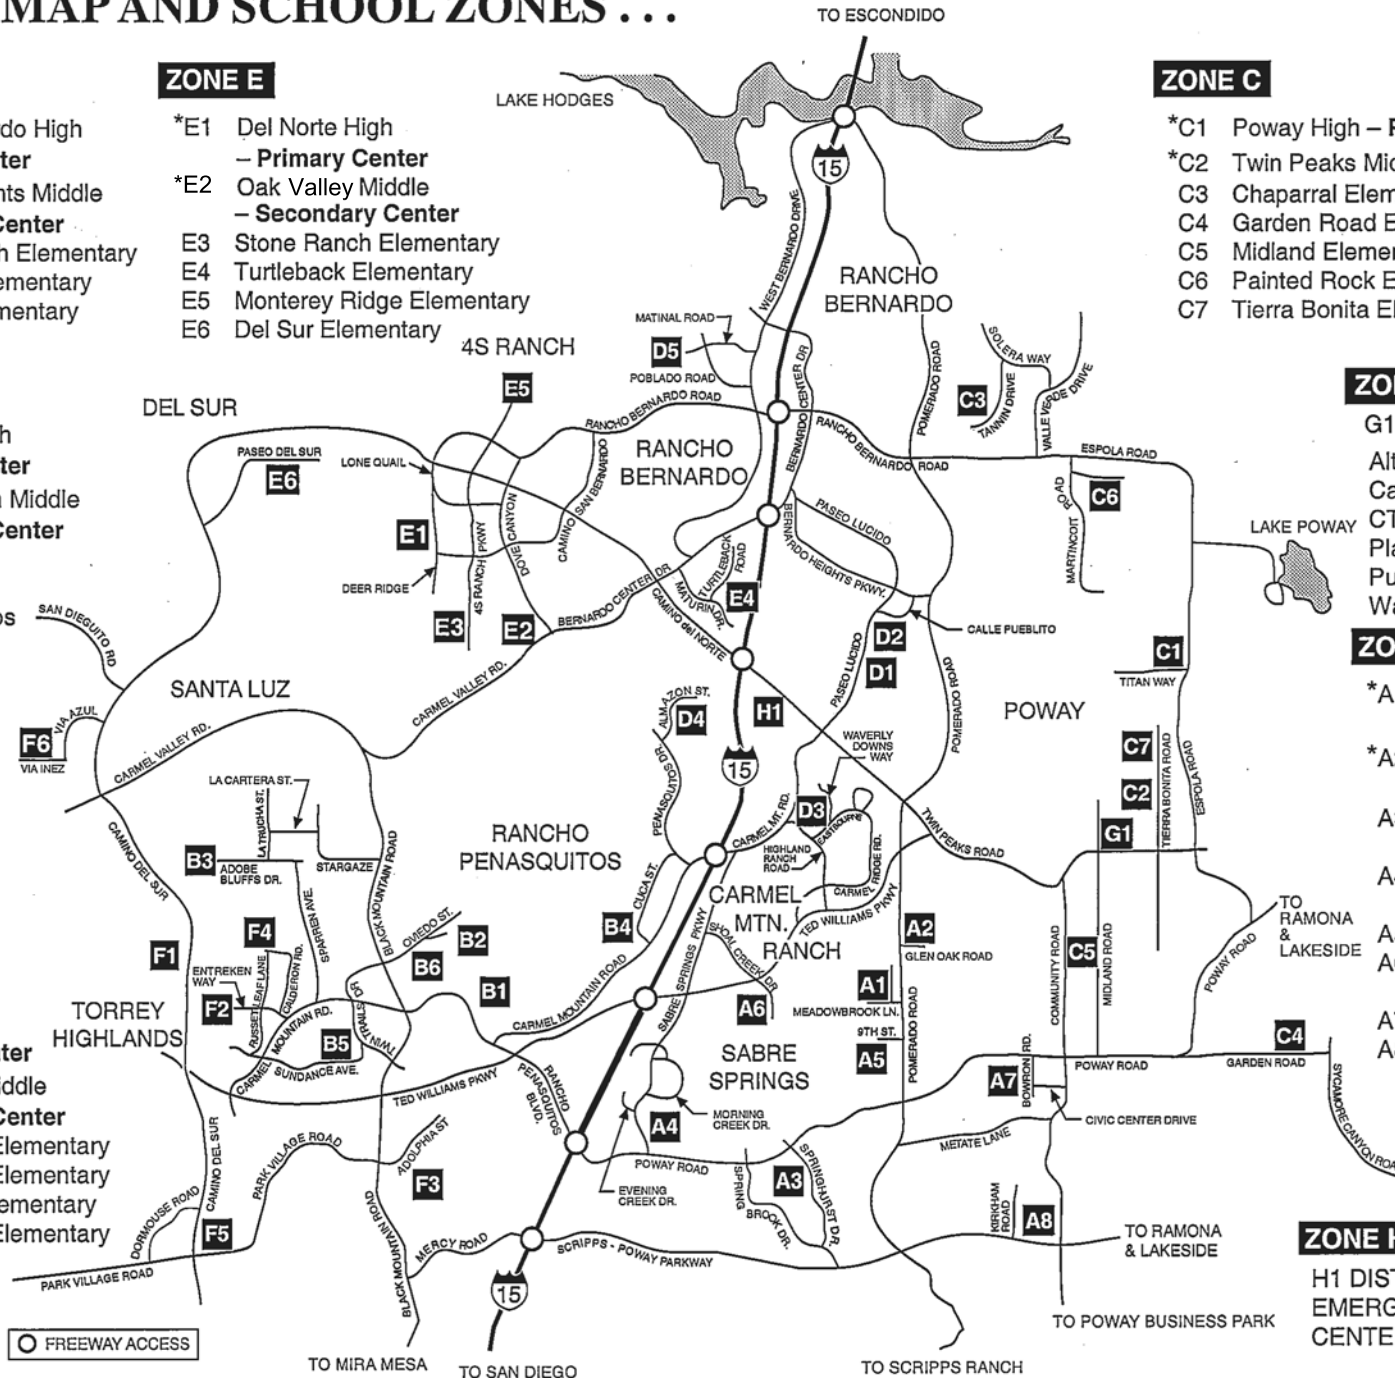

- *D1 Rancho Bernardo High – **Primary Center**
- *D2 Bernardo Heights Middle – **Secondary Center**
- D3 Highland Ranch Elementary
- D4 Rolling Hills Elementary
- D5 Westwood Elementary

ZONE E

- *E1 Del Norte High – **Primary Center**
- *E2 Oak Valley Middle – **Secondary Center**
- E3 Stone Ranch Elementary
- E4 Turtleback Elementary
- E5 Monterey Ridge Elementary
- E6 Del Sur Elementary

ZONE C

- *C1 Poway High – **Primary Center**
- *C2 Twin Peaks Middle – **Secondary Center**
- C3 Chaparral Elementary
- C4 Garden Road Elementary
- C5 Midland Elementary
- C6 Painted Rock Elementary
- C7 Tierra Bonita Elementary

ZONE B

- *B1 Mt. Carmel High – **Primary Center**
- *B2 Black Mountain Middle – **Secondary Center**
- B3 Adobe Bluffs Elementary
- B4 Los Penasquitos Elementary
- B5 Sundance Elementary
- B6 Sunset Hills Elementary

ZONE G

1. G1 TWIN PEAKS CENTER
   Alternative Programs, Caring Connections, CT&AE, Facilities, M&O, Planning, Purchasing, Pubs, Transportation, Warehouse

ZONE F

- *F1 Westview High – **Primary Center**
- *F2 Mesa Verde Middle – **Secondary Center**
- F3 Canyon View Elementary
- F4 Deer Canyon Elementary
- F5 Park Village Elementary
- F6 Willow Grove Elementary

ZONE A

- *A1 Meadowbrook Middle – **Primary Center**
- *A2 Abraxas High – **Secondary Center**
- A3 Creekside Elementary
- A4 Morning Creek Elementary
- A5 Pomerado Elementary
- A6 Shoal Creek Elementary
- A7 Valley Elementary
- A8 Poway Business Park Food & Nutrition

ZONE H

1. H1 DISTRICT OFFICE AND EMERGENCY OPERATIONS CENTER (EOC)

Revised
April
2011

*Within each zone, Primary and Secondary centers may be used to house students for extended periods of time.