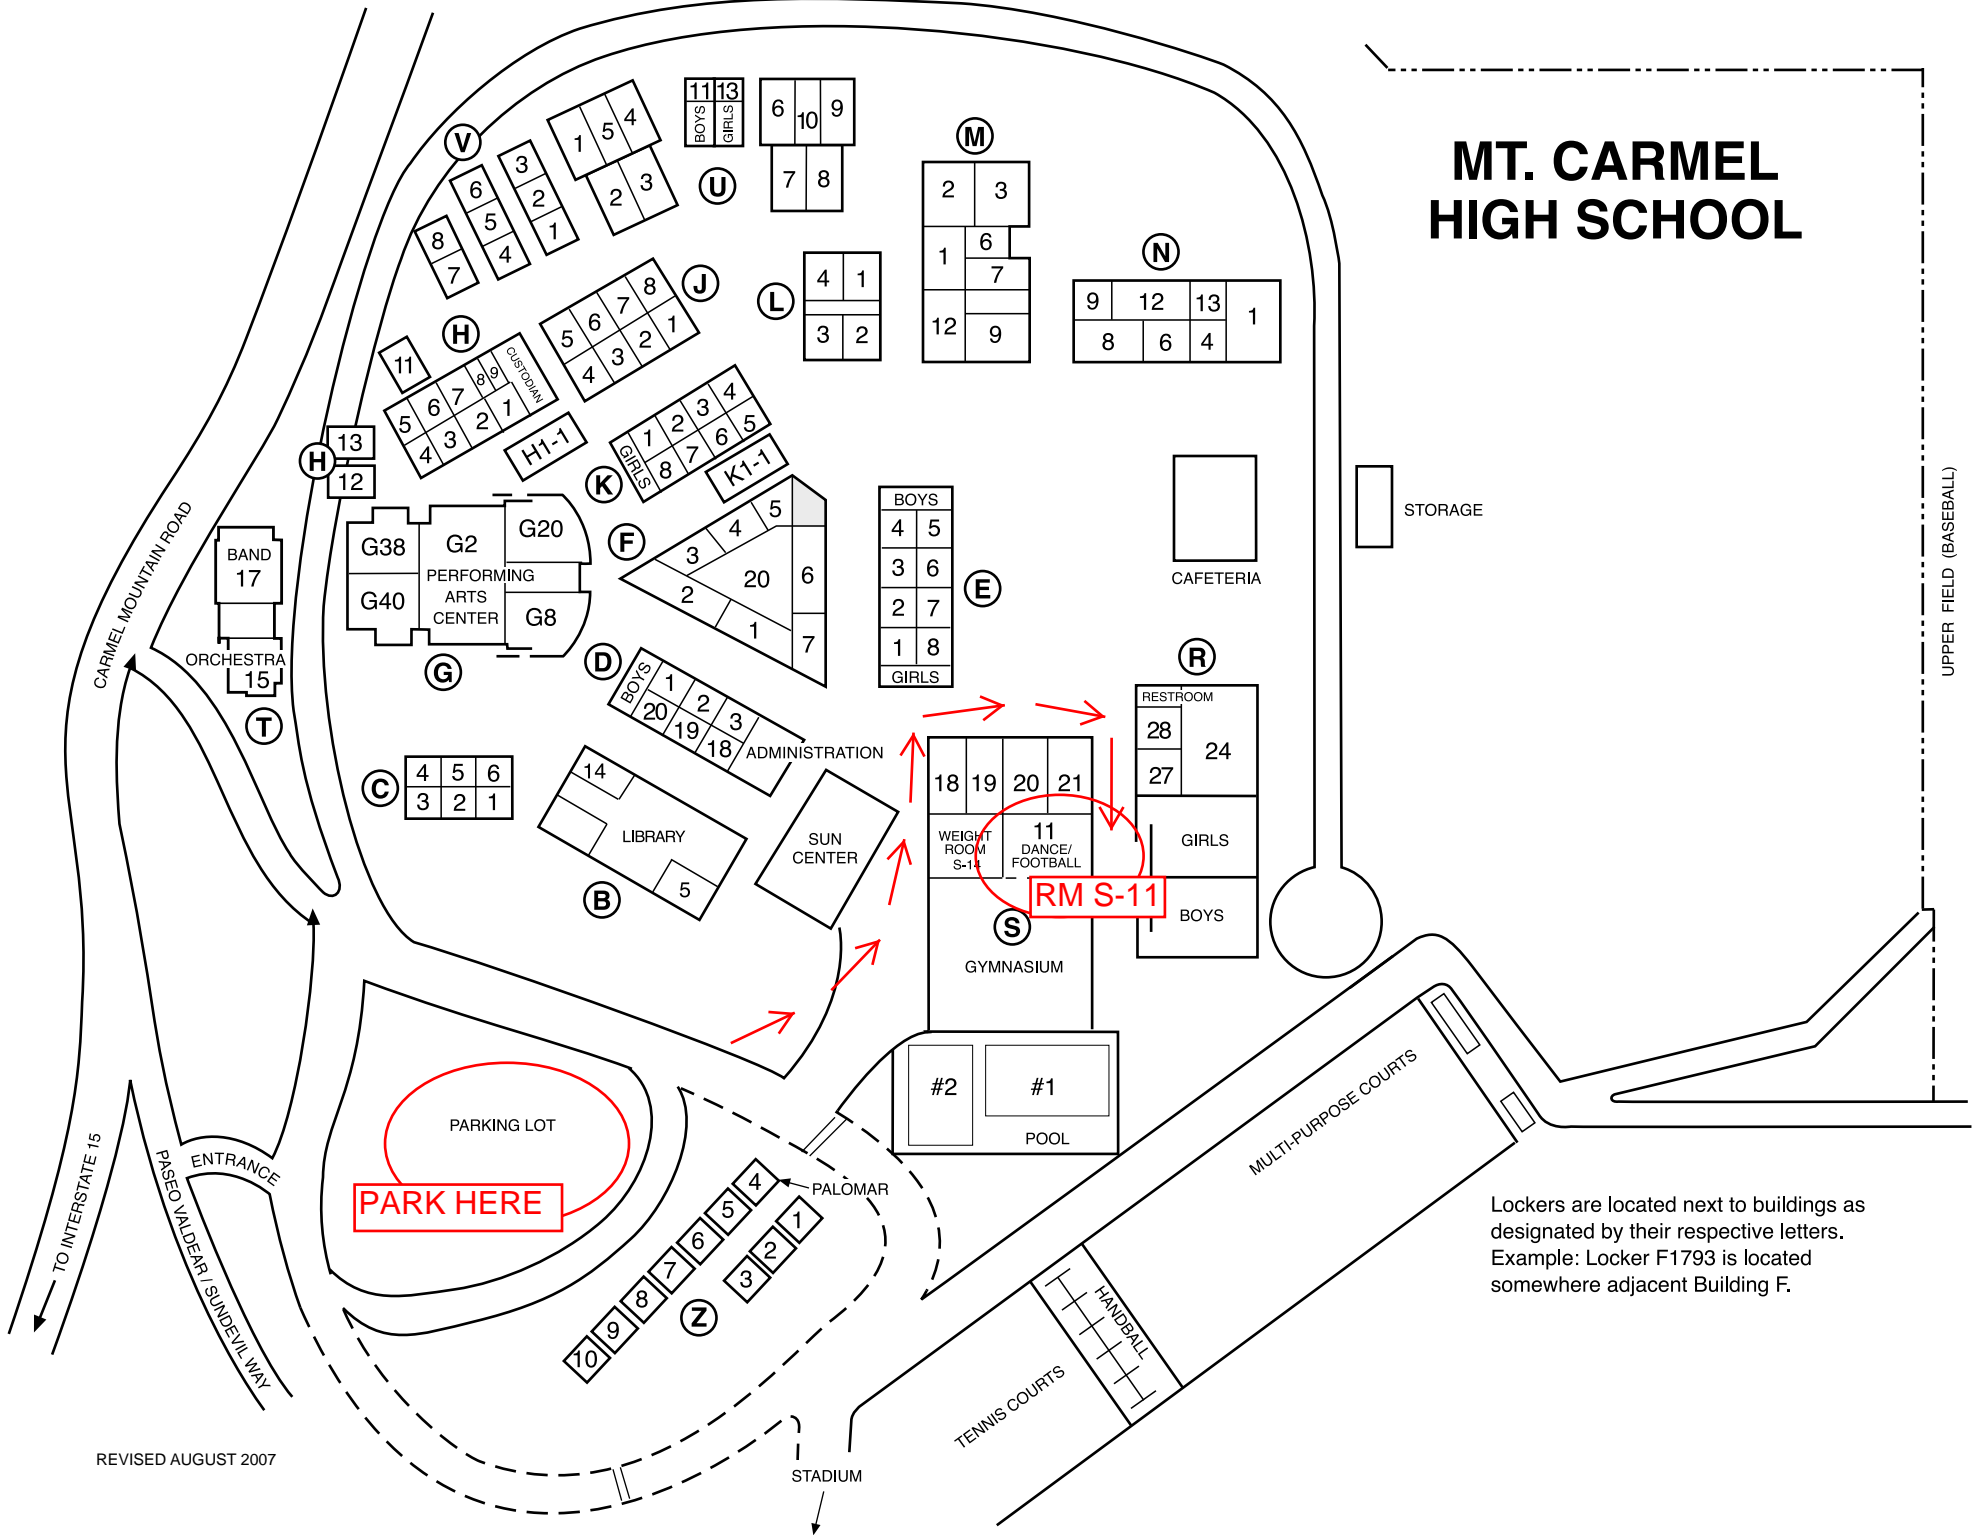

MT. CARMEL HIGH SCHOOL

Lockers are located next to buildings as designated by their respective letters. Example: Locker F1793 is located somewhere adjacent Building F.